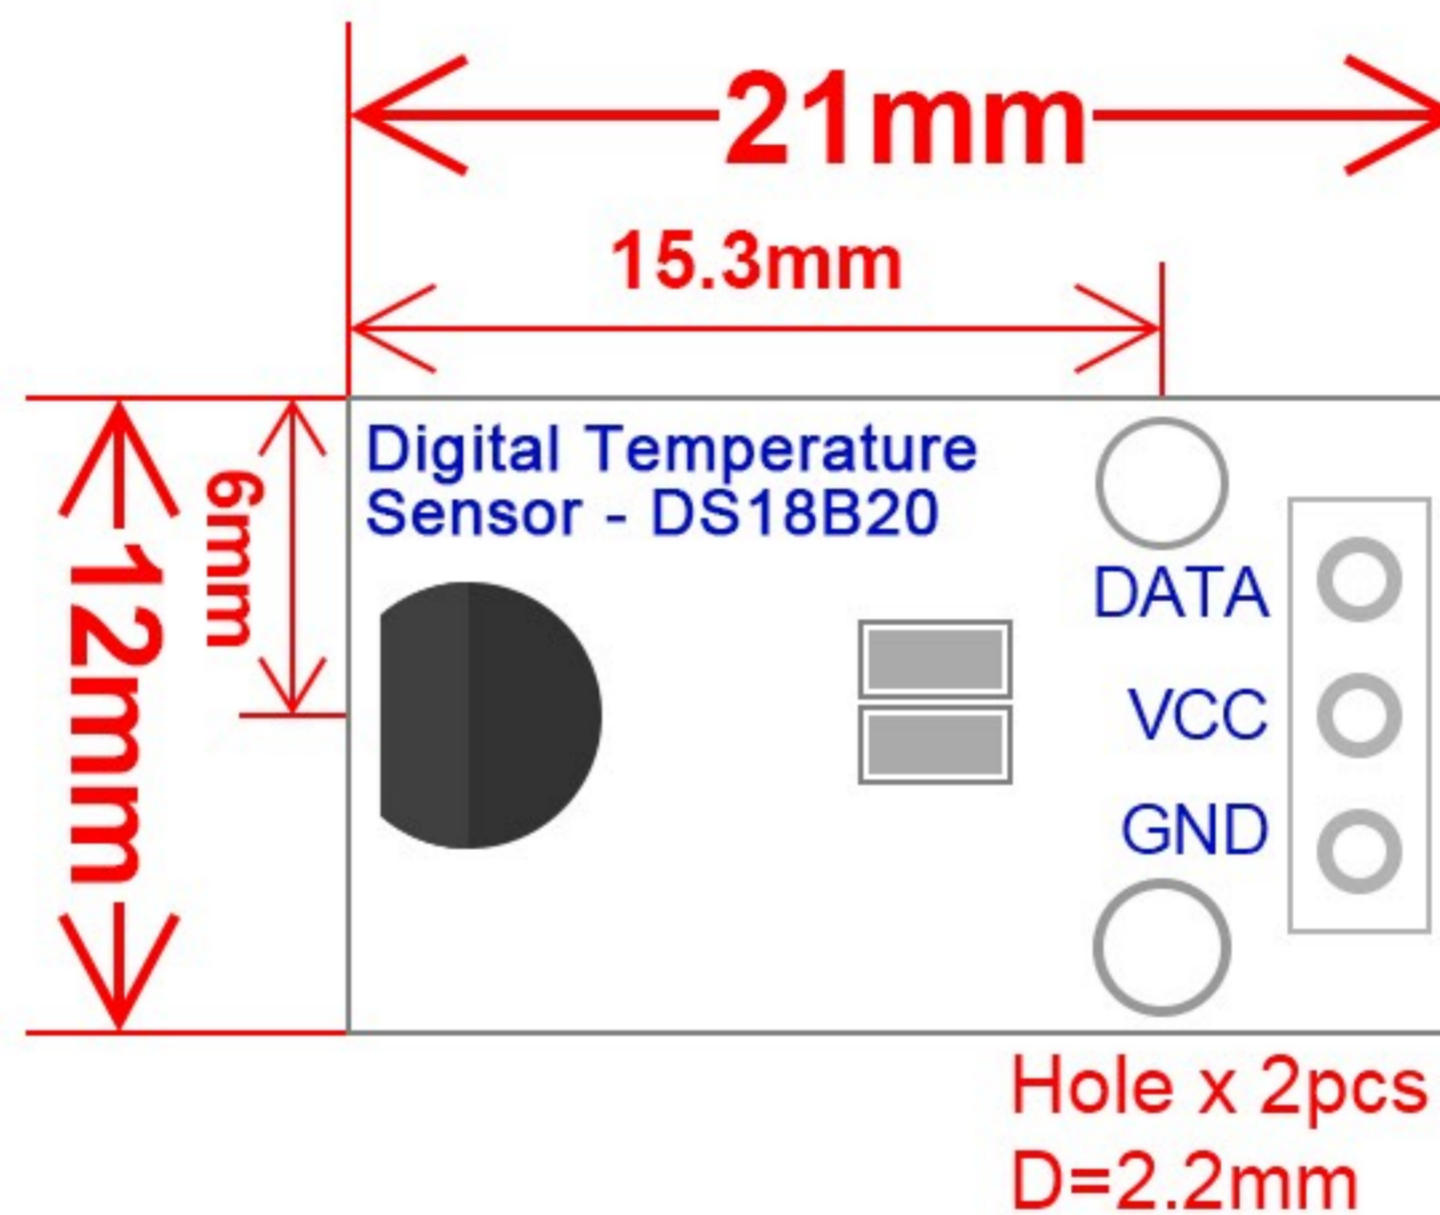

RobotDyn[®]

www.robotdyn.com

DIMENSION DIAGRAM

**Digital Temperature
Sensor - DS18B20, one wire**

RobotDyn[®]

22 Dec 2017